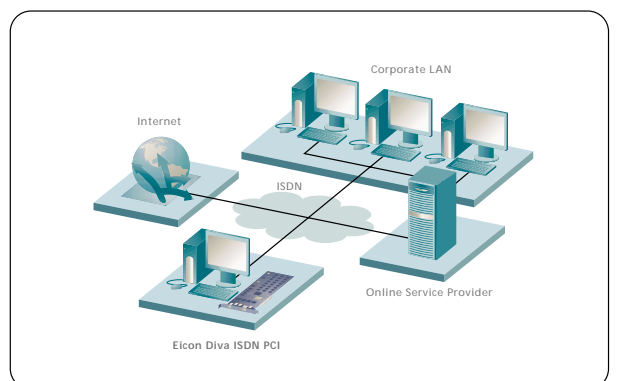

- Worldwide certifications
- Plug & Play installation
- Diva Assistant and ISDN line monitor in system tray
- Bonus software: RVS-COM Lite (Fax Group 4, Fax Group 3, Softmodem, answering machine, Euro file transfer)
  Microsoft Internet Explorer, NetMeeting
  Net2Phone (Voice over IP)
  .comfax (Fax over IP)

Technical Specifications

OS Support	Windows 2000, Windows NT, Windows Me, Windows 9x, Linux, DOS, OS/2
Bus Type	PCI (32 bit)
ISDN Port	BRI (S/T)
Data Throughput	128 kbps (2 x 64 kbps)
ISDN Connection Type	switched & permanent
B-Channel Protocols	PPP (MLPPP), PAP/CHAP, MS-CHAP, MPPC, HDLC, X.75, X.25/ISO 8208/X.31, T.70/T.90, V.120, TCP/IP, IPX, NetBEUI support
D-Channel Protocols	EDSS-1 (Euro-ISDN), NI-1 (North America), 5ESS (North America), 1TR6 (Germany), INS Net 64 (Japan), VN4 (France), CTI (Belgium), TPH 1962 (Australia)
Application Interface	Windows 2000/Me/9x: IDI, TAPI, CAPI 2.0, COM-Port, WAN Miniport Windows NT: IDI, CAPI 2.0 DOS, OS/2: IDI, CAPI 1.1, CAPI 2.0
Plug & Play	✓
Compression	✓*
Fax Group 3 Support	RVS-COM Lite software
Fax Group 4 Support (CAPI)	✓
Voice Support	RVS-COM Lite software

* provided by RAS client

Ordering Information

Product Name	Product Code
Diva ISDN PCI (International)	305-189
Diva ISDN PCI (France)	305-224
Diva ISDN PCI (Germanic)	305-230
Diva ISDN PCI (Spain)	305-364
Diva ISDN PCI (UK)	305-941
Diva ISDN PCI low profile (International)	311-142

Corporate headquarters
Eicon Networks Corporation
9800 Cavendish Boul. Montreal
Quebec Canada H4M 2V9
Tel: (514) 745-5500
Fax: (514) 745-5588

Regional sales head offices
Americas:
Eicon Networks Inc.
2155 Chenault Drive Suite 503
Carrollton Texas 75006 USA
Tel: (972) 417-5500
Fax: (972) 417-5600
Offices: Arlington, Chicago, Dallas, Montreal

Europe, Middle East, Africa:
Eicon Networks (UK) Ltd.
4 Mondial Way Harlington Hayes
Middlesex UB3 5AR United Kingdom
Tel: +44 (0) 20 8967 8000
Fax: +44 (0) 20 8967 8050
Offices: Barcelona, Bergamo, Berlin,
Copenhagen, Düsseldorf, The Hague,
Ljubljana, London, Munich, Paris, Stuttgart

Asia Pacific:
Offices: Beijing, Hong Kong,
Kuala Lumpur, Shanghai, Sydney