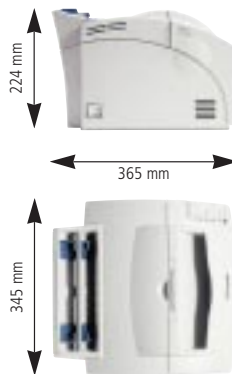

The result? As your printing efficiency soars, your total cost of printing plummets. That's Lexmark performance at work - providing the products that make your life easier.

Fast and easy printer management with MarkVision

Lexmark's award-winning MarkVision™ management software allows you to manage your personal printer with maximum efficiency. With its easy-to-use tabs, the MarkVision Utility is a quick and easy way to view and change printer settings right from your computer. And should you choose optional network connectivity, MarkVision will ensure easy and powerful network operation, making your Optra E310 an effective shared printing resource.

Lexmark's award-winning MarkVision™ management software allows you to manage your personal printer with maximum efficiency.

Lexmark, Lexmark with diamond design, FontVision, MarkNet, MarkVision, Optra are trademarks of Lexmark International, Inc., registered in the United States and/or other countries. Operation ReSource is a service mark of Lexmark International, Inc. PCL is a registered trademark of Hewlett-Packard Company. PostScript is a trademark of Adobe Systems Incorporated registered in the United States. All other trademarks are the properties of their respective owners. Non-binding photos.

Practical features for professional results with impact