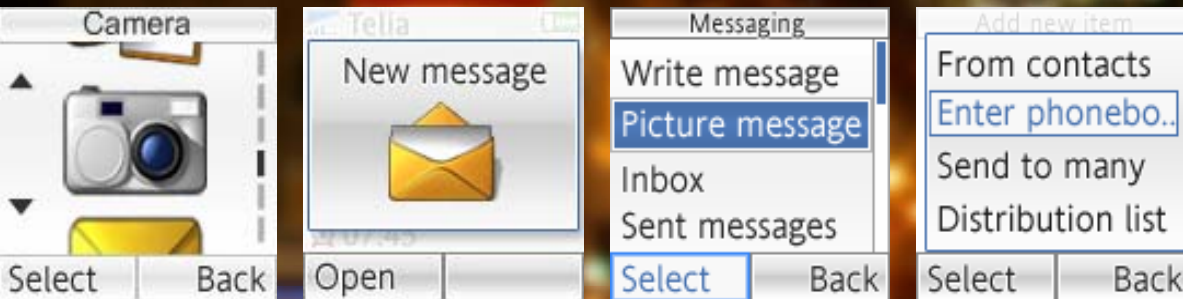

Simple and intuitive

- Single icon UI
- Red and green key functionality
  - Industry standard
  - Familiar to the consumer
- One click to:
  Camera, FM radio, Phonebook
  and Messaging

Conceptual user interface images

Note! Icon desktop menu optional