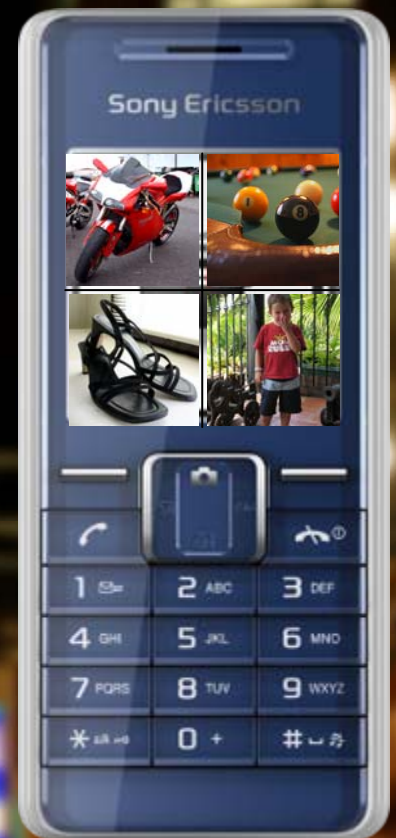

# Snap and tune

- FM radio
- Easy snap & view
- Simple and intuitive

ON AIR

## FM radio

- One click access
- Headset in kit
- Store 10 favourite channels
- Radio alarm clock
- FM radio through loudspeaker
- RDS support

## Easy snap & view

- One click access to camera
- Pictures in your pocket
  - Picture album
  - Store Up to 40 pictures
- Full screen viewer
- Slide show
- Easy sharing infrared/MMS

# Simple and intuitive

- Single icon UI
- Red and green key functionality
  - Industry standard
  - Familiar to the consumer
- One click to:  
Camera, FM radio, Phonebook  
and Messaging

Conceptual user interface images